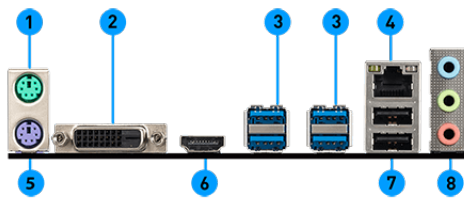

FEATURES

Turbo M.2

Delivering Speeds Up to 32Gb/s

AMD Turbo USB 3.2 Gen1

Powered by AMD, ensure an uninterrupted connection with more stability and fastest USB speeds.

Core Boost

With premium layout and fully digital power design to support more cores and provide better performance.

Audio Boost

Reward your ears with studio grade sound quality for the most immersive audio experience.

DDR4 Boost

Advanced technology to deliver pure data signals for the best gaming performance and stability.

SPECIFICATIONS

Model Name	B450M-A PRO MAX
CPU Support	Supports 1st, 2nd and 3rd Gen AMD® Ryzen™ / Ryzen™ with Radeon™ Vega Graphics and 2nd Gen AMD® Ryzen™ with Radeon™ Graphics / Athlon™ with Radeon™ Vega Graphics and A-series / Athlon™ X4 Desktop Processors for Socket AM4
CPU Socket	Socket AM4
Chipset	AMD® B450 Chipset
Graphics Interface	1 x PCI-E 3.0 x16 slot
Display Interface	DVI-D, HDMI™ - Requires Processor Graphics
Memory Support	2 DIMMs, Dual Channel DDR4 up to 3200(OC) MHz
Expansion Slots	1 x PCI-E 2.0 x1 slot
Storage	1x Turbo M.2 slot + 4 x SATA 6Gb/s
USB ports	6 x USB 3.2 Gen1 + 6 x USB 2.0
LAN	Realtek® 8111H Gigabit LAN
Audio	8-Channel(7.1) HD Audio with Audio Boost

CONNECTIONS

- | | |
|------------------|------------------------|
| 1. Mouse | 2. DVI-D Port |
| 3. USB 3.2 Gen1 | 4. LAN Port |
| 5. Keyboard | 6. HDMI™ Port |
| 7. USB 2.0 Ports | 8. HD Audio Connectors |